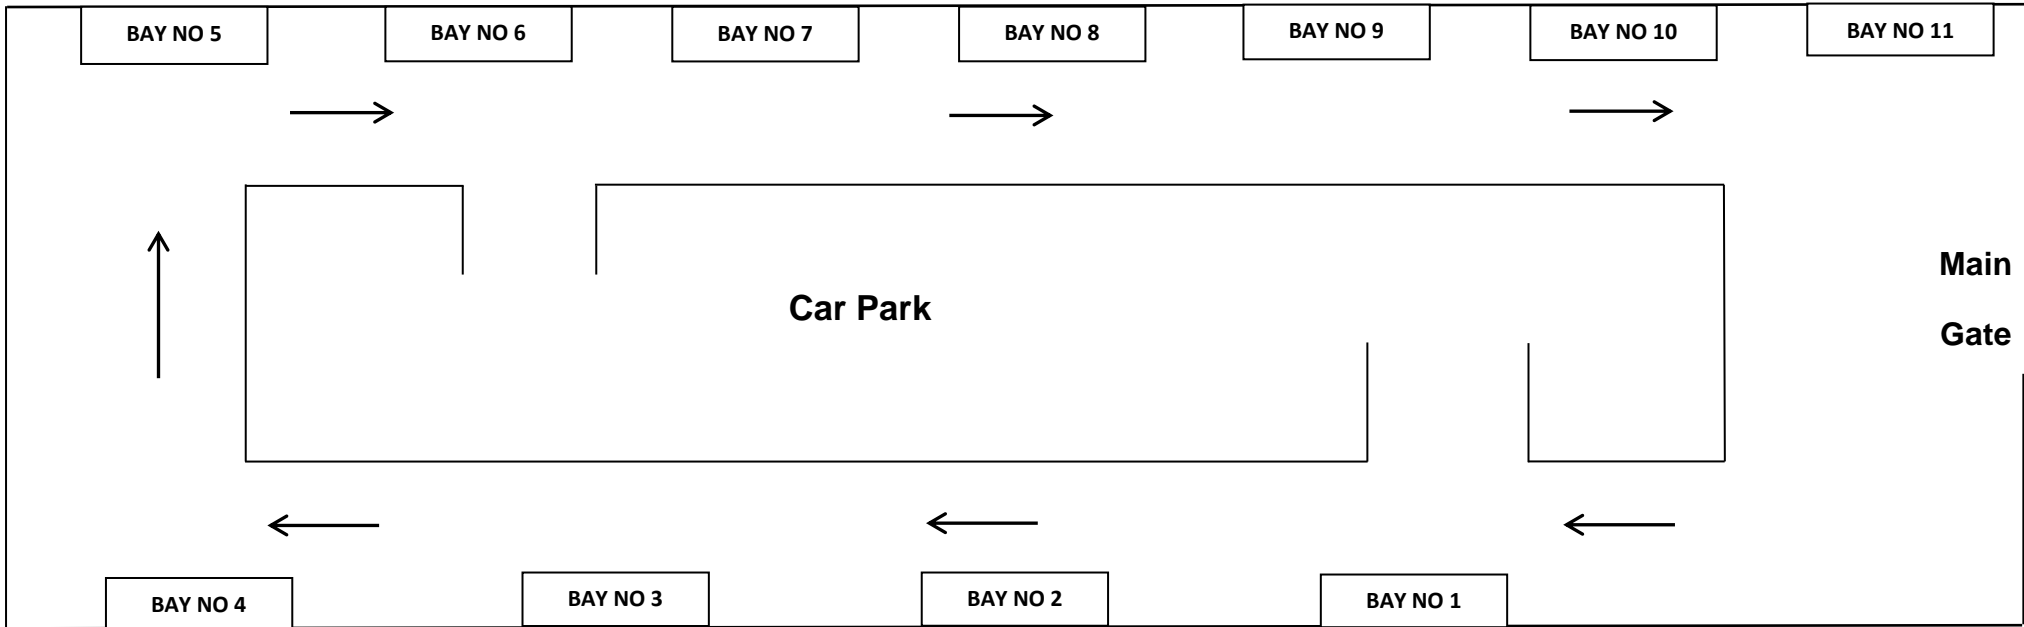

Passes only

Anthony's Travel
01928 561460

41138 & 41715

Kingswood Park
Waterloo Lane
Manley Road

Manley Hall
Alvanley

Passes only

RJ Travel
0151 648

61341

Ince Square
Coppice Green
Elton

Passes only

Merediths of
Cheshire
01948 860405

61340

Elton

Passes only

Happy Days
Coaches

61304

Ashton Hayes
Mouldsworth

Fares

Passes

Stagecoach

2

Sutton Weaver
Aston
Bridge Lane
Frodsham High St
Runcorn

Fares

Passes

Selwyns
01928 564515

40444

Hunters Hill
Horse Shoe Inn
Hollow Lane
Kingsley Road
Top Road, Kingsley
Kingsley Green